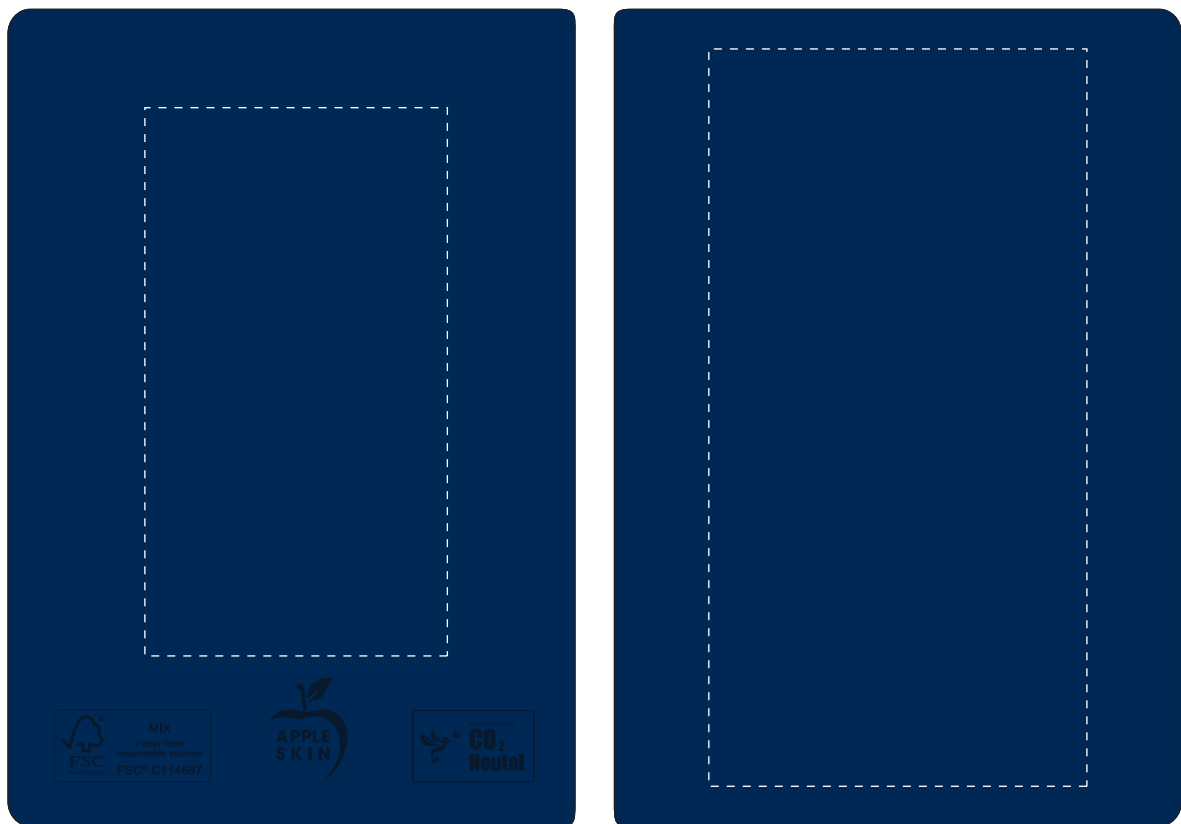

Your Ref:	Quantity:	Product Code: QS1000
Our Ref:	Version: 1	Product Colour:NAVY BLUE

**PRINTING CONCERNS:****PRODUCT INFO: DUE TO THE NATURE OF THE PRODUCT THE PRINT POSITION MAY VARY BY 2 - 3 MM**

We stock this item in the following colours

**PANTONE REFERENCE(S)**

Full Colour Printing

Product Image for visualisation  
- colours may vary

ARTWORK SCALE 50%

- CENTRED TO PRINT AREA
- CENTRED TO NOTEBOOK

**The dashed line is to demonstrate print area and will not appear on your printed item****PLEASE NOTE:**

To proceed, please approve visual via the online system.

ARTWORK SCALE 100%  
Max print area: 195mm x 100mm

ARTWORK SCALE 100%  
Max print area: 145mm x 80mm